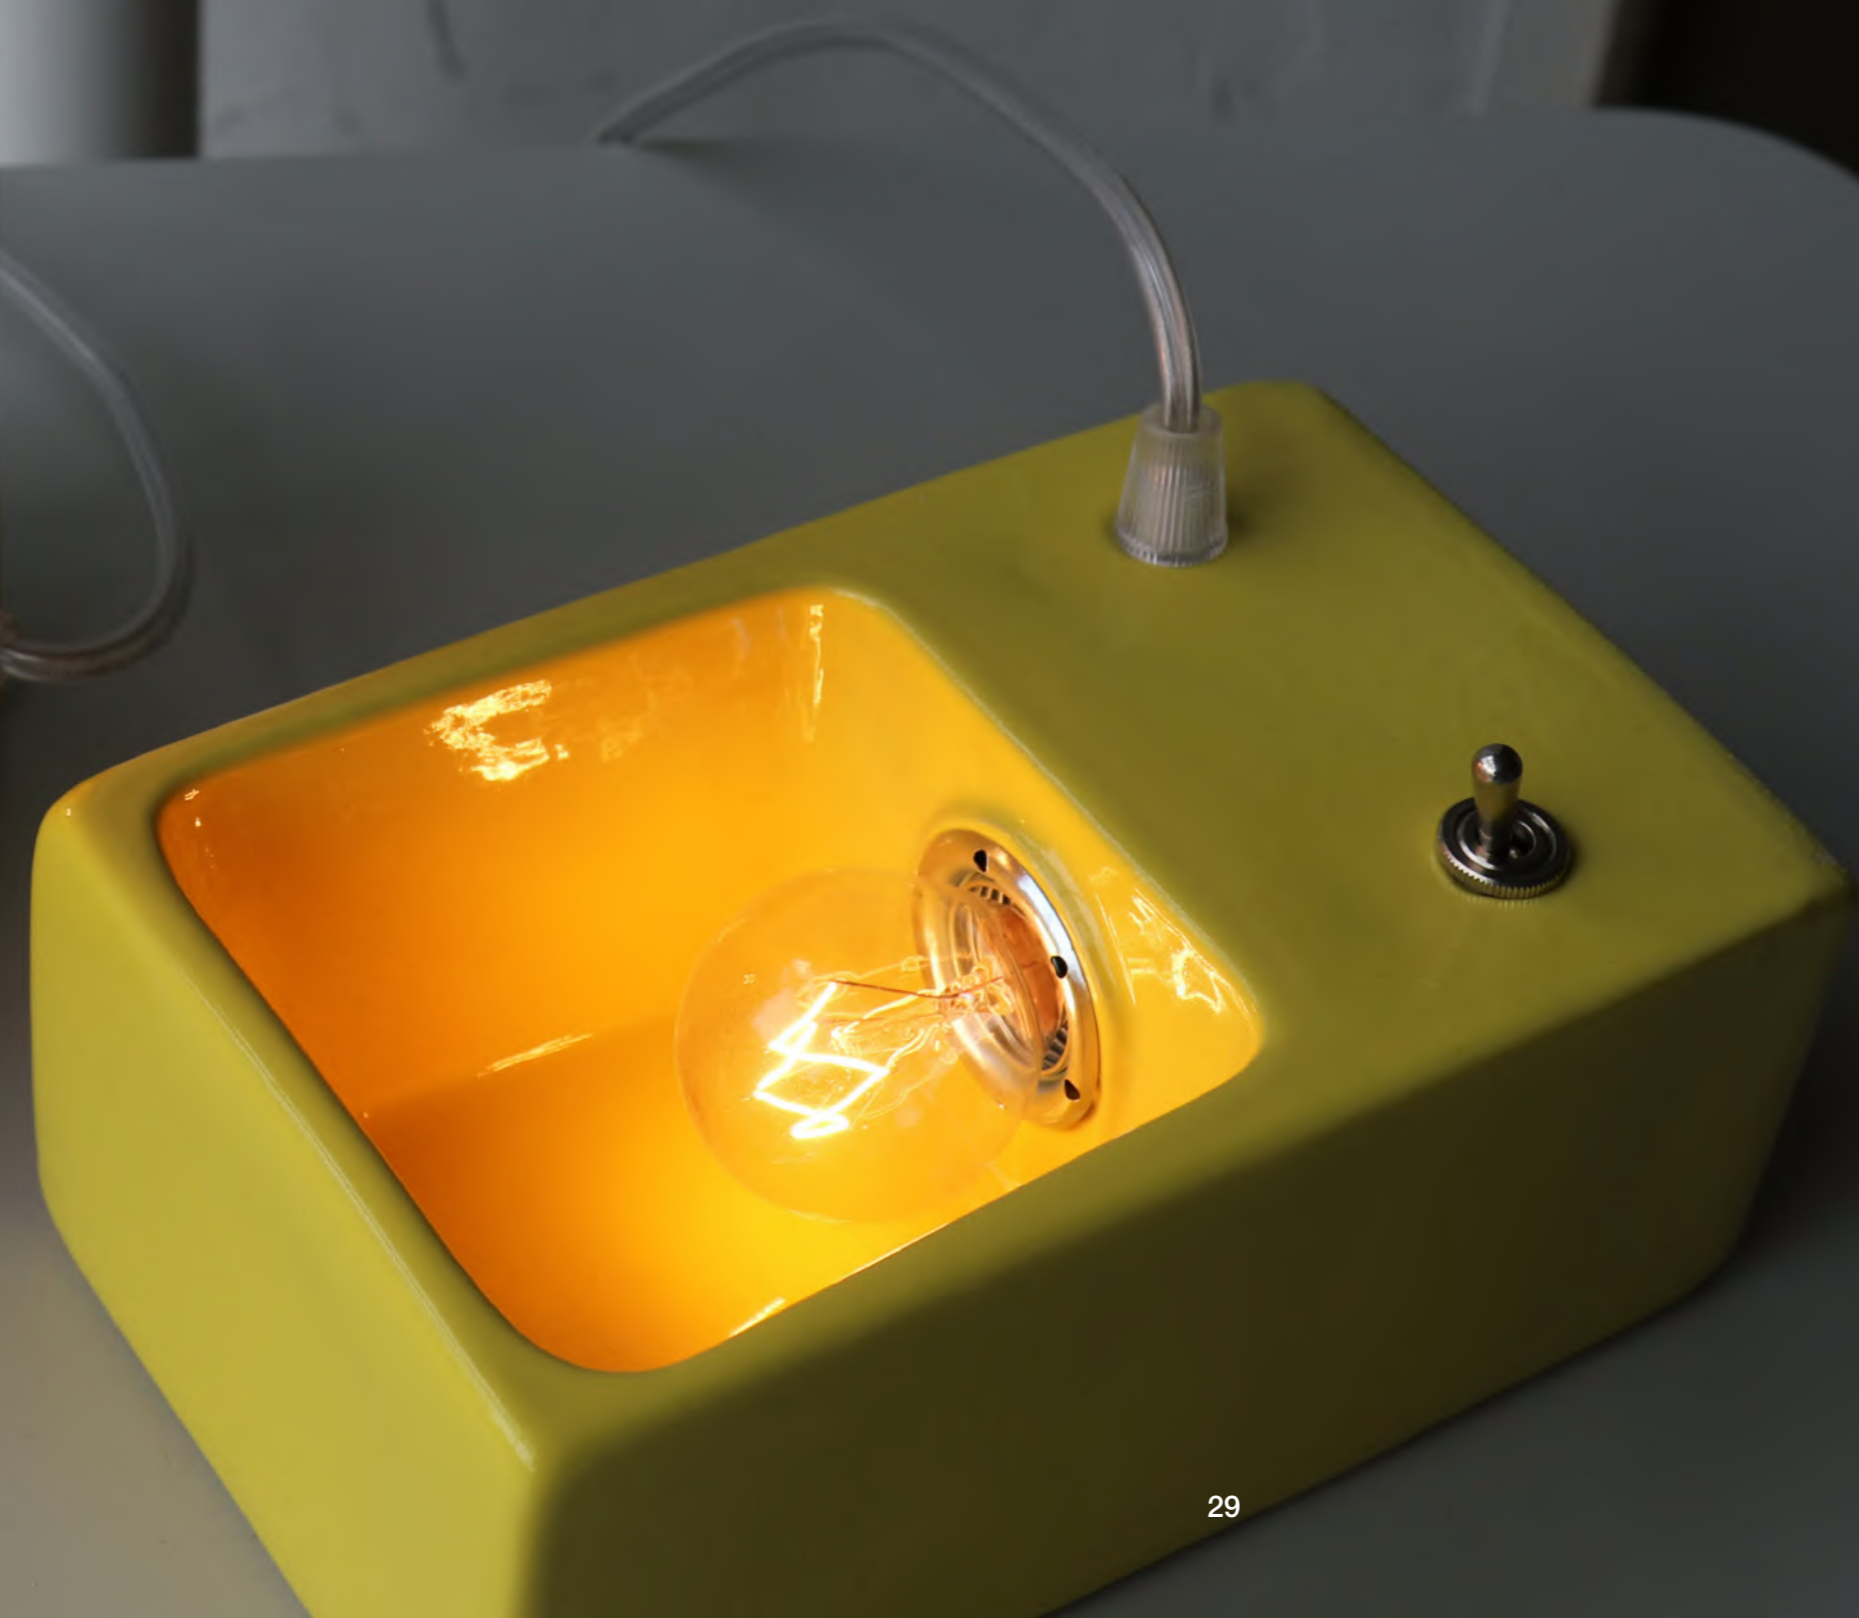

## One mould lamp (Eenmal lamp)

The ceramic One mould lamp can be used as multiple different lamps, all created from a single mould. You can set it down as a free-standing nightlight, mount it on the wall as an up or down lighter, mount it on a stand as a table lamp, or mount it on a long stand to use it as a floor lamp or reading lamp.

**One mould lamp | Eenmal lamp  
table/wall Green**

SKU: PHE-2992GR  
 Materials: Ceramic  
 Finish: n/a  
 Size: 12 x 19.5 x 9 cm  
 Canopy Size: n/a  
 Input voltage: 220V-240V ~ 50Hz/60Hz  
 Cord: 1,3 m, transparant  
 Lightsource: E14 (not included)  
 Power: Dependent on bulb  
 Colour temp: Dependent on bulb  
 Lumen output: Dependent on bulb  
 Dimmable: Dependent on bulb  
 Certification: CE