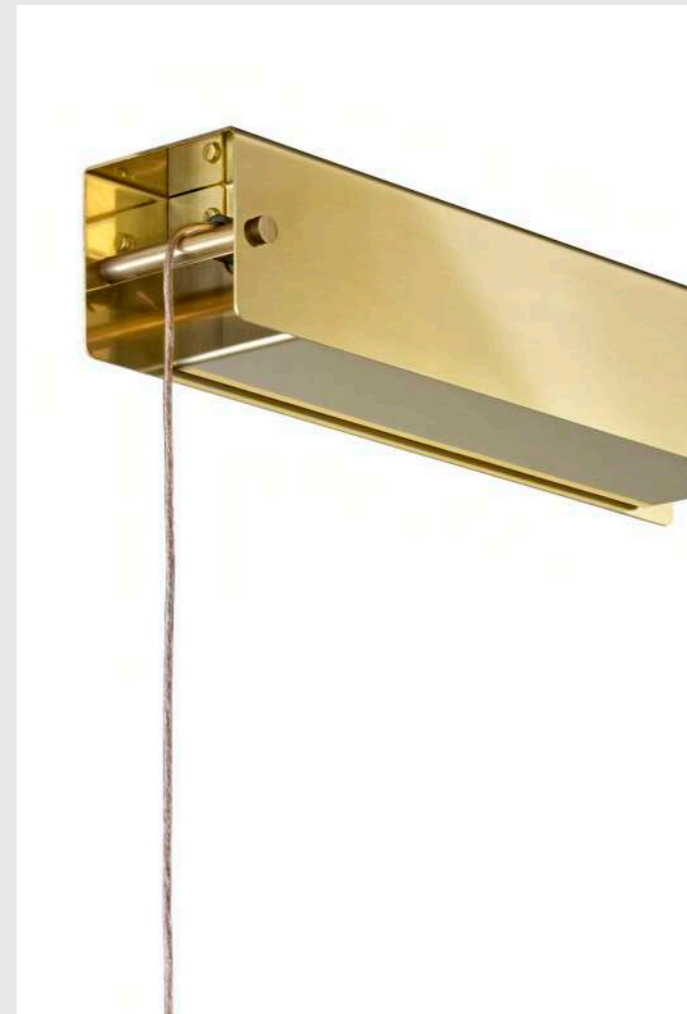

**Small ceramic light | Klein keramiek lampje  
single pendant - canopy mount**

SKU: PHE-5661  
Materials: Porcelain  
Finish: n/a  
Size: Ø 5,5 cm x 7 cm  
Canopy Size: Ø 10 cm x 4 cm  
Input voltage: 220V-240V ~ 50Hz/60Hz  
Cord: 3 m, black  
Lightsource: Integrated LED  
Power: 1,6 W  
Colour temp: 2700 k  
Lumen output: 167  
Dimmable: Phase cut dimmable (R, C)  
Certification: CE

**Small ceramic light | Klein keramiek lampje  
single pendant - flush mount**

SKU: PHE-5662  
Materials: Porcelain  
Finish: n/a  
Size: Ø 5,5 cm x 7 cm  
Canopy Size: n/a  
Input voltage: 220V-240V ~ 50Hz/60Hz  
Cord: 3 m, black  
Lightsource: Integrated LED  
Power: 1,6 W  
Colour temp: 2700 k  
Lumen output: 167  
Dimmable: Phase cut dimmable (R, C)  
Certification: CE

## Small ceramic light | Klein keramiek lampje on custom track system

Minimum quantity: 25 pendants

SKU:	PHE-5664-CM
Materials:	Porcelain
Size:	Ø 5,5 cm x 7 cm
Lightsource:	Integrated LED
Certification:	CE

## Line lamp (Streeplamp)

The line lamp is an elegant and minimalistic lamp in the shape of a thin stripe. You can hang it fairly low above a table as a practical and elegant lighting solution, or you can hang multiple higher up to create an interesting ambience. The lamp is available in brass and copper and can be made in three different lengths.