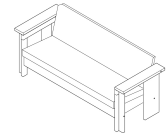

ITEM NR.	PRODUCT	DIMENSIONS (mm)	RRP (EUR) ex VAT	RRP (EUR)	MOQ	Lead time (wks)
3055	Symmetry Couch | Ash Wood / Oat Fabric	H710xW1800xL690	€ 5 624,00	€ 7 030,00	1	Made to order