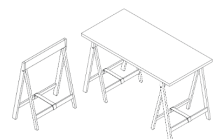

ITEM NR.	PRODUCT	DIMENSIONS (mm)	RRP (EUR) ex VAT	RRP (EUR)	MOQ	Lead time (wks)
6606	Folding Flat Table Trestles | Warm Brown Birch	H720xW580xL320	€ 652,00	€ 815,00	1	8-10
6610	Folding Flat Trestle Table | Warm Brown Birch	H750xW1300xL630	€ 1 604,00	€ 2 005,00	1	8-10