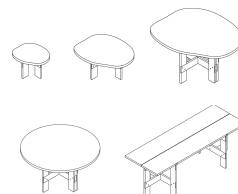

AML STOOL

DESIGN Andreas Martin-Löf, 2018
ORIGIN Lithuania
MATERIAL / FINISH Pine Wood

ITEM NR.	PRODUCT	DIMENSIONS (mm)	RRP (EUR) ex VAT	RRP (EUR)	MOQ	Lead time (wks)
6400	AML Stool | Pine	H310xØ300	€ 436,00	€ 545,00	1	8-10
6405	AML Stool | Dark Pine	H310xØ300	€ 436,00	€ 545,00	1	8-10

FARMHOUSE TABLE

DESIGN FRAMA, 2018
ORIGIN Lithuania
MATERIAL / FINISH Solid oak, lacquered
Natural or Dark
NOTE Due to the nature of the material, each piece is characterized by unique wood marks
Marks may appear on wooden surface upon occasion of prolonged contact with liquids
SHIPPING Odd size, shipping on a pallet for items nr 4235, 4236, 4240, 4239

ITEM NR.	PRODUCT	DIMENSIONS (mm)	RRP (EUR) ex VAT	RRP (EUR)	MOQ	Lead time (wks)
NATURAL OAK						
4255	Farmhouse Side Table | Natural Oak | Pond	H330xW510xL558	€ 1 052,00	€ 1 315,00	1	8-10
4256	Farmhouse Coffee Table | Natural Oak | Pond	H330xW780xL936	€ 1 484,00	€ 1 855,00	1	8-10
DARK OAK						
4285	Farmhouse Side Table | Dark Oak | Pond	H330xW510xL558	€ 1 072,00	€ 1 340,00	1	Made to order
4286	Farmhouse Coffee Table | Dark Oak | Pond	H330xW780xL936	€ 1 504,00	€ 1 880,00	1	Made to order
FARMHOUSE TABLE TRETTLES | NATURAL OAK						
4230	Farmhouse Table Trestles | Natural Oak	H700xW760xD410	€ 1 060,00	€ 1 325,00	1	8-10
4235	Farmhouse Trestle Table | Natural Oak | 120 Ø Round	H740xW760xD410	€ 3 008,00	€ 3 760,00	1	8-10
4236	Farmhouse Trestle Table | Natural Oak | 140 Ø Round	H740xW760xD410	€ 3 496,00	€ 4 370,00	1	8-10
4240	Farmhouse Trestle Table | Natural Oak | L220 Planks	H730xW800xL2200	€ 3 068,00	€ 3 835,00	1	8-10
4239	Farmhouse Trestle Table | Natural Oak | Pond	H742xW1170xL1405	€ 4 112,00	€ 5 140,00	1	8-10
FARMHOUSE TABLE TRETTLES | DARK OAK						
4271	Farmhouse Table Trestles | Dark Oak	H700xW760xD410	€ 1 104,00	€ 1 380,00	1	Made to order
4288	Farmhouse Trestle Table | Dark Oak | 120 Ø Round	H740xW760xD410	€ 3 084,00	€ 3 855,00	1	Made to order
4290	Farmhouse Trestle Table | Dark Oak | 140 Ø Round	H740xW760xD410	€ 3 572,00	€ 4 465,00	1	Made to order
4280	Farmhouse Trestle Table | Dark Oak | L220 Planks	H730xW800xL2200	€ 3 144,00	€ 3 930,00	1	Made to order
4292	Farmhouse Trestle Table | Dark Oak | Pond	H742xW1170xL1405	€ 4 188,00	€ 5 235,00	1	Made to order

FARMHOUSE SQUARE

DESIGN FRAMA, 2022
ORIGIN Lithuania
MATERIAL / FINISH Solid oak, lacquered
Natural or Dark
NOTE Due to the nature of the material, each piece is characterized by unique wood marks
Marks may appear on wooden surface upon occasion of prolonged contact with liquids
SHIPPING Odd size, shipping on a pallet for items nr 4235, 4236, 4240, 4239