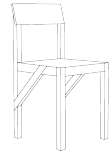

BRACKET CHAIR

DESIGN Frederik Gustav, 2022
ORIGIN Croatia
MATERIAL / FINISH Solid Ash
Lacquered
Dark Brown or Warm Brown

ITEM NR.	PRODUCT	DIMENSIONS (mm)	RRP (EUR) ex VAT	RRP (EUR)	MOQ	Lead time (wks)
2330	Bracket Chair | Dark Brown Ash	H795xW380xD400	€ 456,00	€ 570,00	1	8-10
2331	Bracket Chair | Warm Brown Ash	H795xW380xD400	€ 456,00	€ 570,00	1	8-10

RIVET SIDE TABLE

DESIGN Jonas Trampedach, 2014
ORIGIN Lithuania
MATERIAL / FINISH Untreated raw aluminium
NOTE Due to the use of untreated aluminium, variations and marks will occur. The surface will patinate over time and stains may appear upon the surface when in contact with liquids.