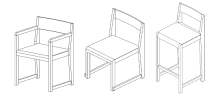

#### ADAM BENCH

DESIGN Toke Lauridsen, 2010  
 ORIGIN Lithuania  
 MATERIAL / FINISH Powder-coated steel frame | Oiled oak top

ITEM NR.	PRODUCT	DIMENSIONS (mm)	RRP (EUR) ex VAT	RRP (EUR)	MOQ	Lead time (wks)
6040	Adam Bench   Black / Oak   L120	L1200xW350xD250	€ 812,00	€ 1 015,00	1	8-10
6030	Adam Bench   Black / Oak   L160	L1600xW350xD250	€ 976,00	€ 1 220,00	1	8-10

#### 01 CHAIR

DESIGN FRAMA, 2018  
 ORIGIN Lithuania  
 MATERIAL / FINISH Grade A birch plywood seat | Solid birch frame  
 Lacquered (fire-retardant)  
 Natural, Warm Brown, or Dark Brown  
 NOTE The chairs will develop a natural patina while aging  
 Stackable for easy storage (Up to 4 chairs)